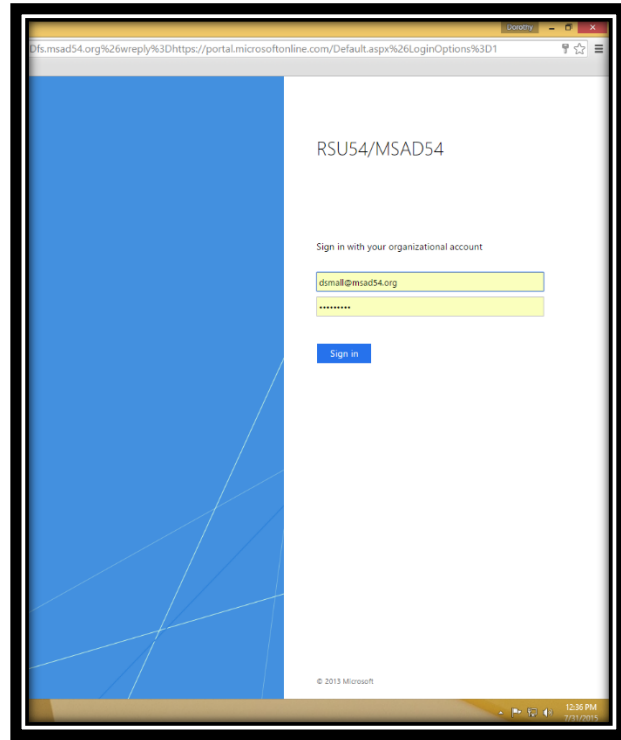

Login with credentials you have been given by tech.

Example:

Username: dsmall@msad54.org

Password: (please contact tech if you do not know this)

Student Username

18smithj@students.msad54.org