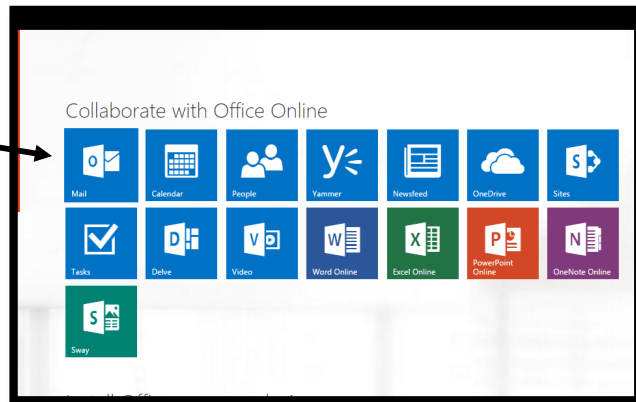

Username: dsmall@msad54.org

Password: (please contact tech if you do not know this)

Student Username

18smithj@students.msad54.org

Choose Mail

Click on your Inbox to view new email.