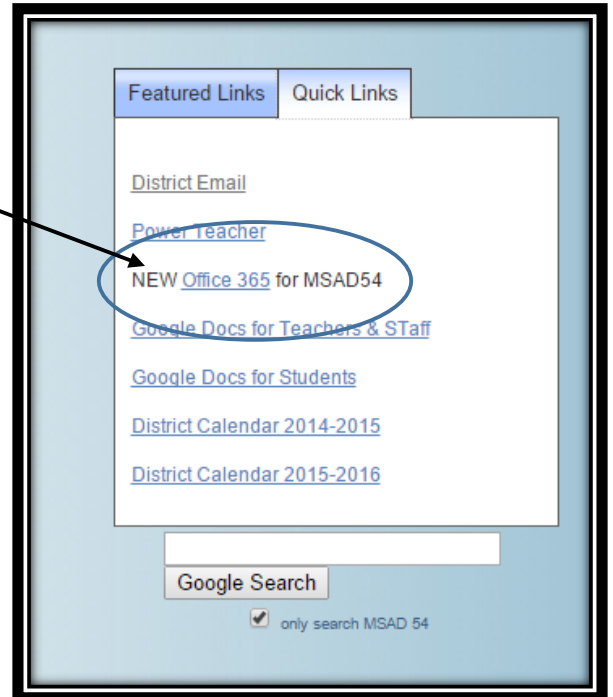

RSU54/MSAD54 Email

Guidesheet for 54 Webmail

Please go to

<http://www.msad54.org/>

Click on the Quick Link Tab

Click on NEW Office 365 for MSAD54

Login with credentials you have been given by tech.

Example: